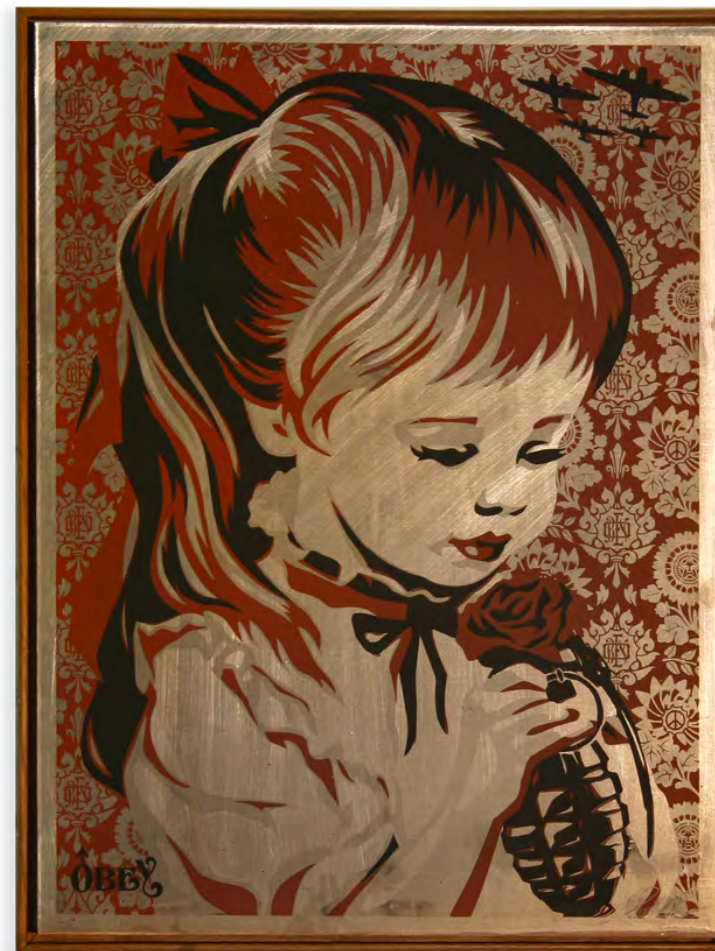

**Edition of 2. (only 1 available)**

£750 (all prices exclude vat)

**“Vintage Paster”**

Silkscreen on Aluminum.

18 inch x 24 inch.

All pieces are float framed in antique pine.

**Edition of 2. (only 1 available)**

£750 (all prices exclude vat)

**“War By Numbers”**

Silkscreen on Aluminum.

18 inch x 24 inch.

All pieces are float framed in antique pine.

**Edition of 2. (only 1 available)**

£750 (all prices exclude vat)

**“Sunsets To Die For”**