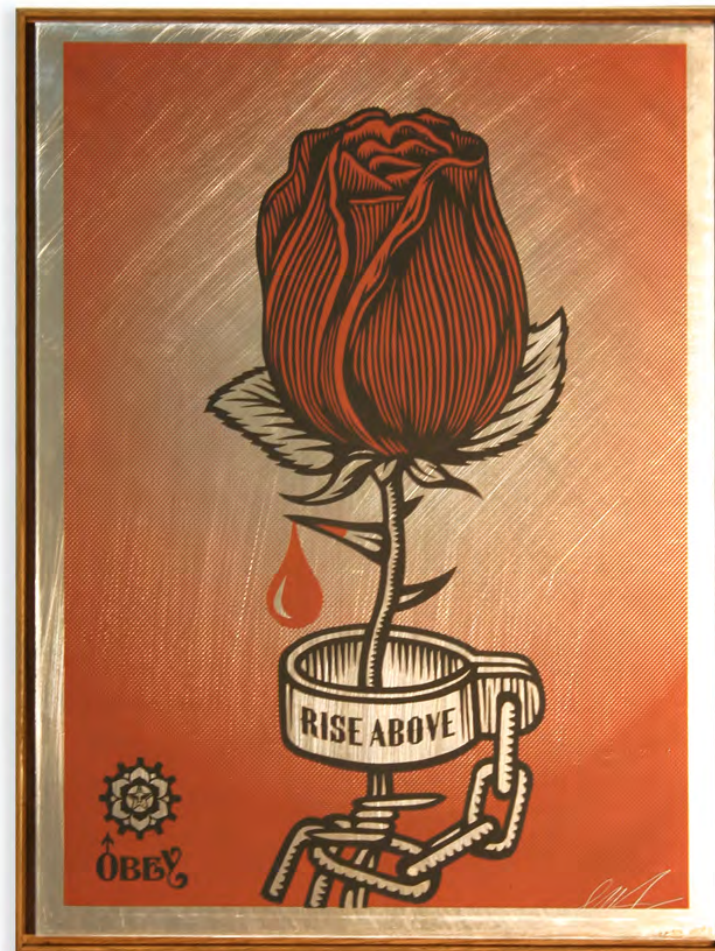

£750 (all prices exclude vat)

**"Rose Soldier"**

Silkscreen on Aluminum.

18 inch x 24 inch.

All pieces are float framed in antique pine.

**Edition of 2. (only 1 available)**

£750 (all prices exclude vat)

**"Rose Shackle"**

Silkscreen on Aluminum.

18 inch x 24 inch.

All pieces are float framed in antique pine.

**Edition of 2. (only 1 available)**

£750 (all prices exclude vat)

**"Savage Posse 2"**

Silkscreen on Aluminum.

18 inch x 24 inch.