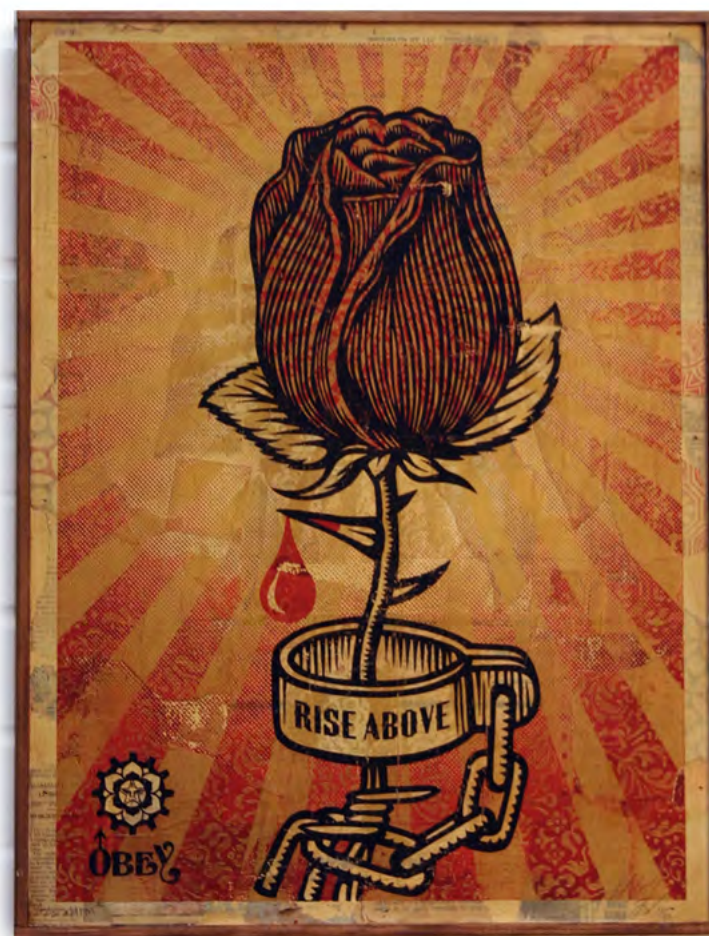

**"Rose Soldiers"**

Hand Painted Multiple

Silkscreen and Mixed Media on Wood.

18 inch x 24 inch. All pieces are float framed in antique pine.

**Edition of 2. (only 1 available)**

£750 (all prices exclude vat)

**"Rose Shackle"**

Hand Painted Multiple

Silkscreen and Mixed Media on Wood.

18 inch x 24 inch. All pieces are float framed in antique pine.

**Edition of 2. (only 1 available)**

£750 (all prices exclude vat)